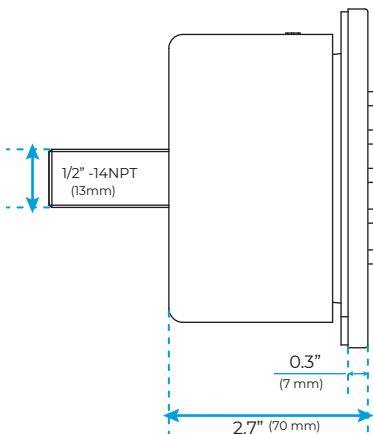

24IN CEILING MOUNT LED RAINFALL SHOWER SYSTEM WITH HANDHELD SHOWER, 6 JETTED BODY SPRAYS AND TUB SPOUT SPECIFICATIONS

Shower Head

1/2" NPT inlets
Easy clean nozzles
Flow Rate: 9.5L/min 2.5 GPM

Product images shown is only for installation display purpose

Body Jets

FEATURES

- Material: Brass
- Base Plate Height: 5-1/8"
- Base Plate Width: 5-1/8"
- Jet Surface Area: 3-1/8"
- Surface Depth: 1/4"
- Adjustment Angle: 5°
- Male NPT Connection: 1/2"
- Maximum Flow Rate: 2.5 GPM (9.5L/min) max @ 80 psi

All dimensions and specifications are nominal and may vary. Use actual products for accuracy in critical situations.

Shower Mixer

All Function can be used at the same time.

Brass Function Valve

Shower Mixer Connections

Hand Shower

Flow Rate: 2.0 GPM / 7.6 LPM

Spout