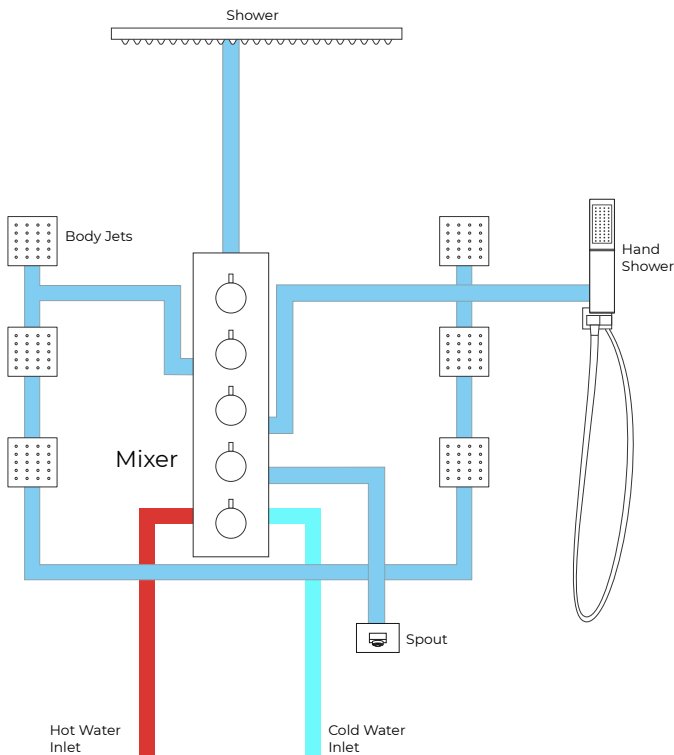

24IN CEILING MOUNT LED RAINFALL SHOWER SYSTEM WITH HANDHELD SHOWER, 6 JETTED BODY SPRAYS AND TUB SPOUT SPECIFICATIONS

Shower Head

1/2" NPT inlets
Easy clean nozzles
Flow Rate: 9.5L/min 2.5 GPM

Product images shown is only for installation display purpose

Body Jets

FEATURES

- Material: Brass
- Base Plate Height: 5-1/8"
- Base Plate Width: 5-1/8"
- Jet Surface Area: 3-1/8"
- Surface Depth: 1/4"
- Adjustment Angle: 5°
- Male NPT Connection: 1/2"
- Maximum Flow Rate: 2.5 GPM (9.5L/min) max @ 80 psi

All dimensions and specifications are nominal and may vary. Use actual products for accuracy in critical situations.

Shower Mixer

All Function can be used at the same time.

Brass Function Valve

Shower Mixer Connections

Hand Shower

Flow Rate: 2.0 GPM / 7.6 LPM

Spout