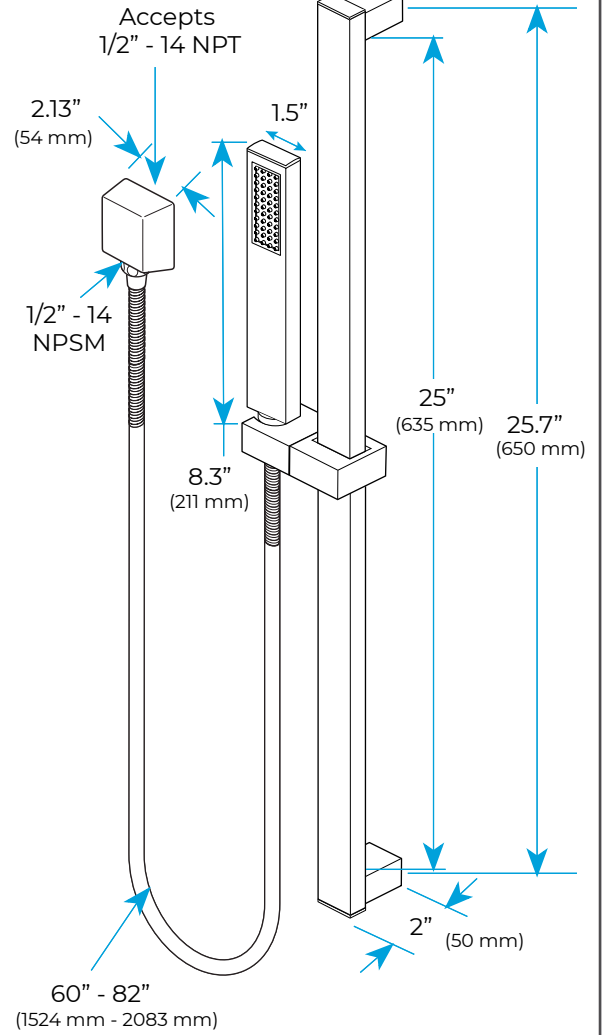

24IN CEILING MOUNT LED RAINFALL SHOWER SYSTEM WITH HANDHELD SHOWER, 6 JETTED BODY SPRAYS AND TUB SPOUT SPECIFICATIONS

Shower Head

1/2" NPT inlets
Easy clean nozzles
Flow Rate: 9.5L/min 2.5 GPM

Product images shown is only for installation display purpose

Body Jets

FEATURES

- Material: Brass
- Base Plate Height: 5-1/8"
- Base Plate Width: 5-1/8"
- Jet Surface Area: 3-1/8"
- Surface Depth: 1/4"
- Adjustment Angle: 5°
- Male NPT Connection: 1/2"
- Maximum Flow Rate: 2.5 GPM (9.5L/min) max @ 80 psi

All dimensions and specifications are nominal and may vary. Use actual products for accuracy in critical situations.

Shower Mixer

All Function can be used at the same time.

Brass Function Valve

Shower Mixer Connections

Hand Shower

Flow Rate: 2.0 GPM / 7.6 LPM

Spout